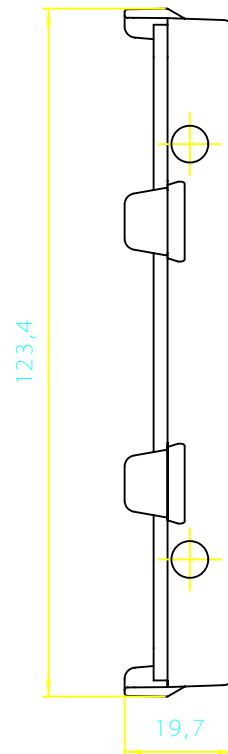

Diritti riservati

All rights reserved

dimensions in mm
Date 27/06/14
Sign. Pezzimenti

CHCN 24
Cover - LS-TYPE

Scale
1:1