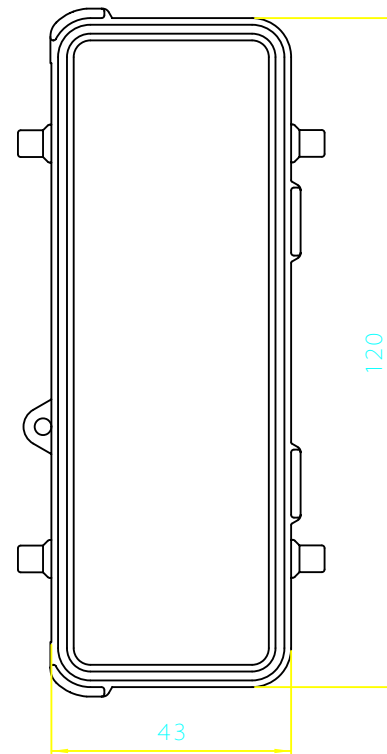

Diritti riservati

All rights reserved

dimensions in mm
Date 27/06/14
Sign. Pezzimenti

CHCN 24
Cover - LS-TYPE

Scale
1:1